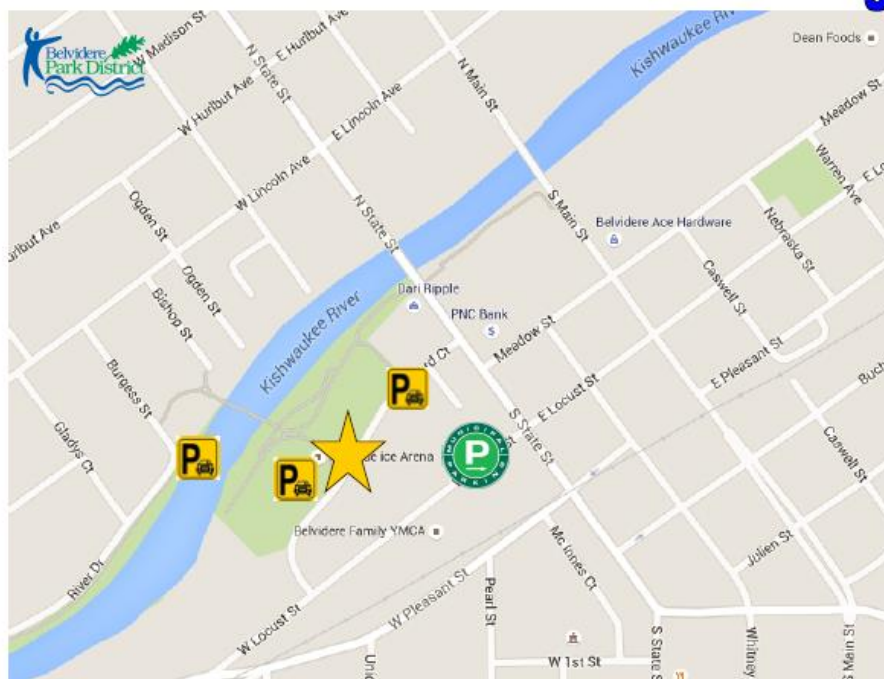

Riverside Ice Arena Overflow Parking

Riverside Ice Arena Phone: 815-547-5711 ext 50